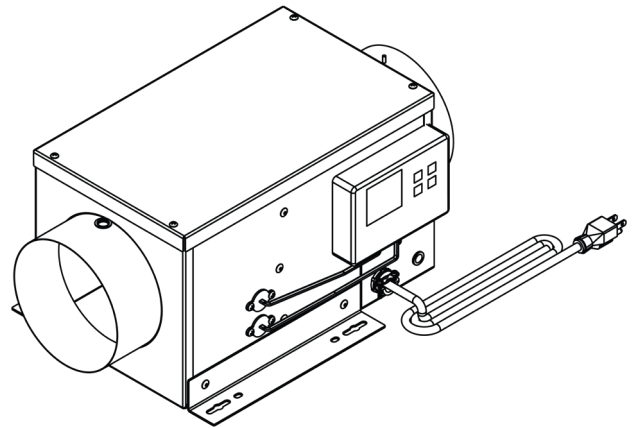

ReFresh RFV8-120AC-ES24V

Submittal

RFV8-120AC-ES24V

Specifications

- ES24V – Envirosense Ventilation Control mounted to outside of unit
- Low profile, galvanized, 26 ga., housing
- 6" round duct connectors
- Test port for easy air flow measurement
- Integral mounting tabs allow mounting in any orientation
- Backward inclined wheel
- AC motor, 120V, 60 Hz
- 4 pole, permanently lubricated, thermally protected motor
- 6' power cord
- cULus 507 Listed
- Integral backdraft damper

Options and Accessories

- Motorized backdraft damper
- Duct heater