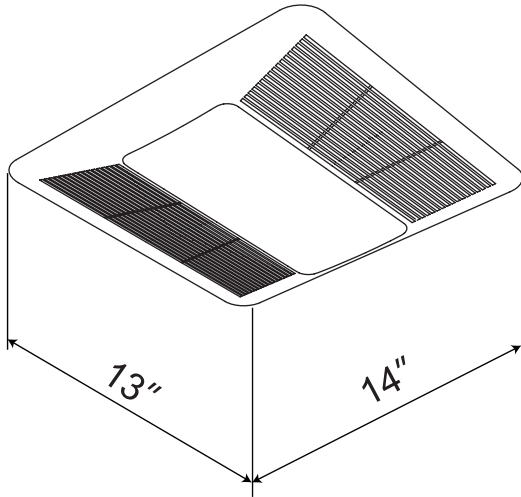

PCLEDK - Premium Choice LED Light Kit

Dimensions (inches)

Features:

- 11 watt LED light
- 2 watt LED night light setting
- LED light is 4100K/1100 lumens
- LED night light setting is 200 lumens
- Simple plug into receptacle in fan housing
- Can be installed with new fan or as an add-on later